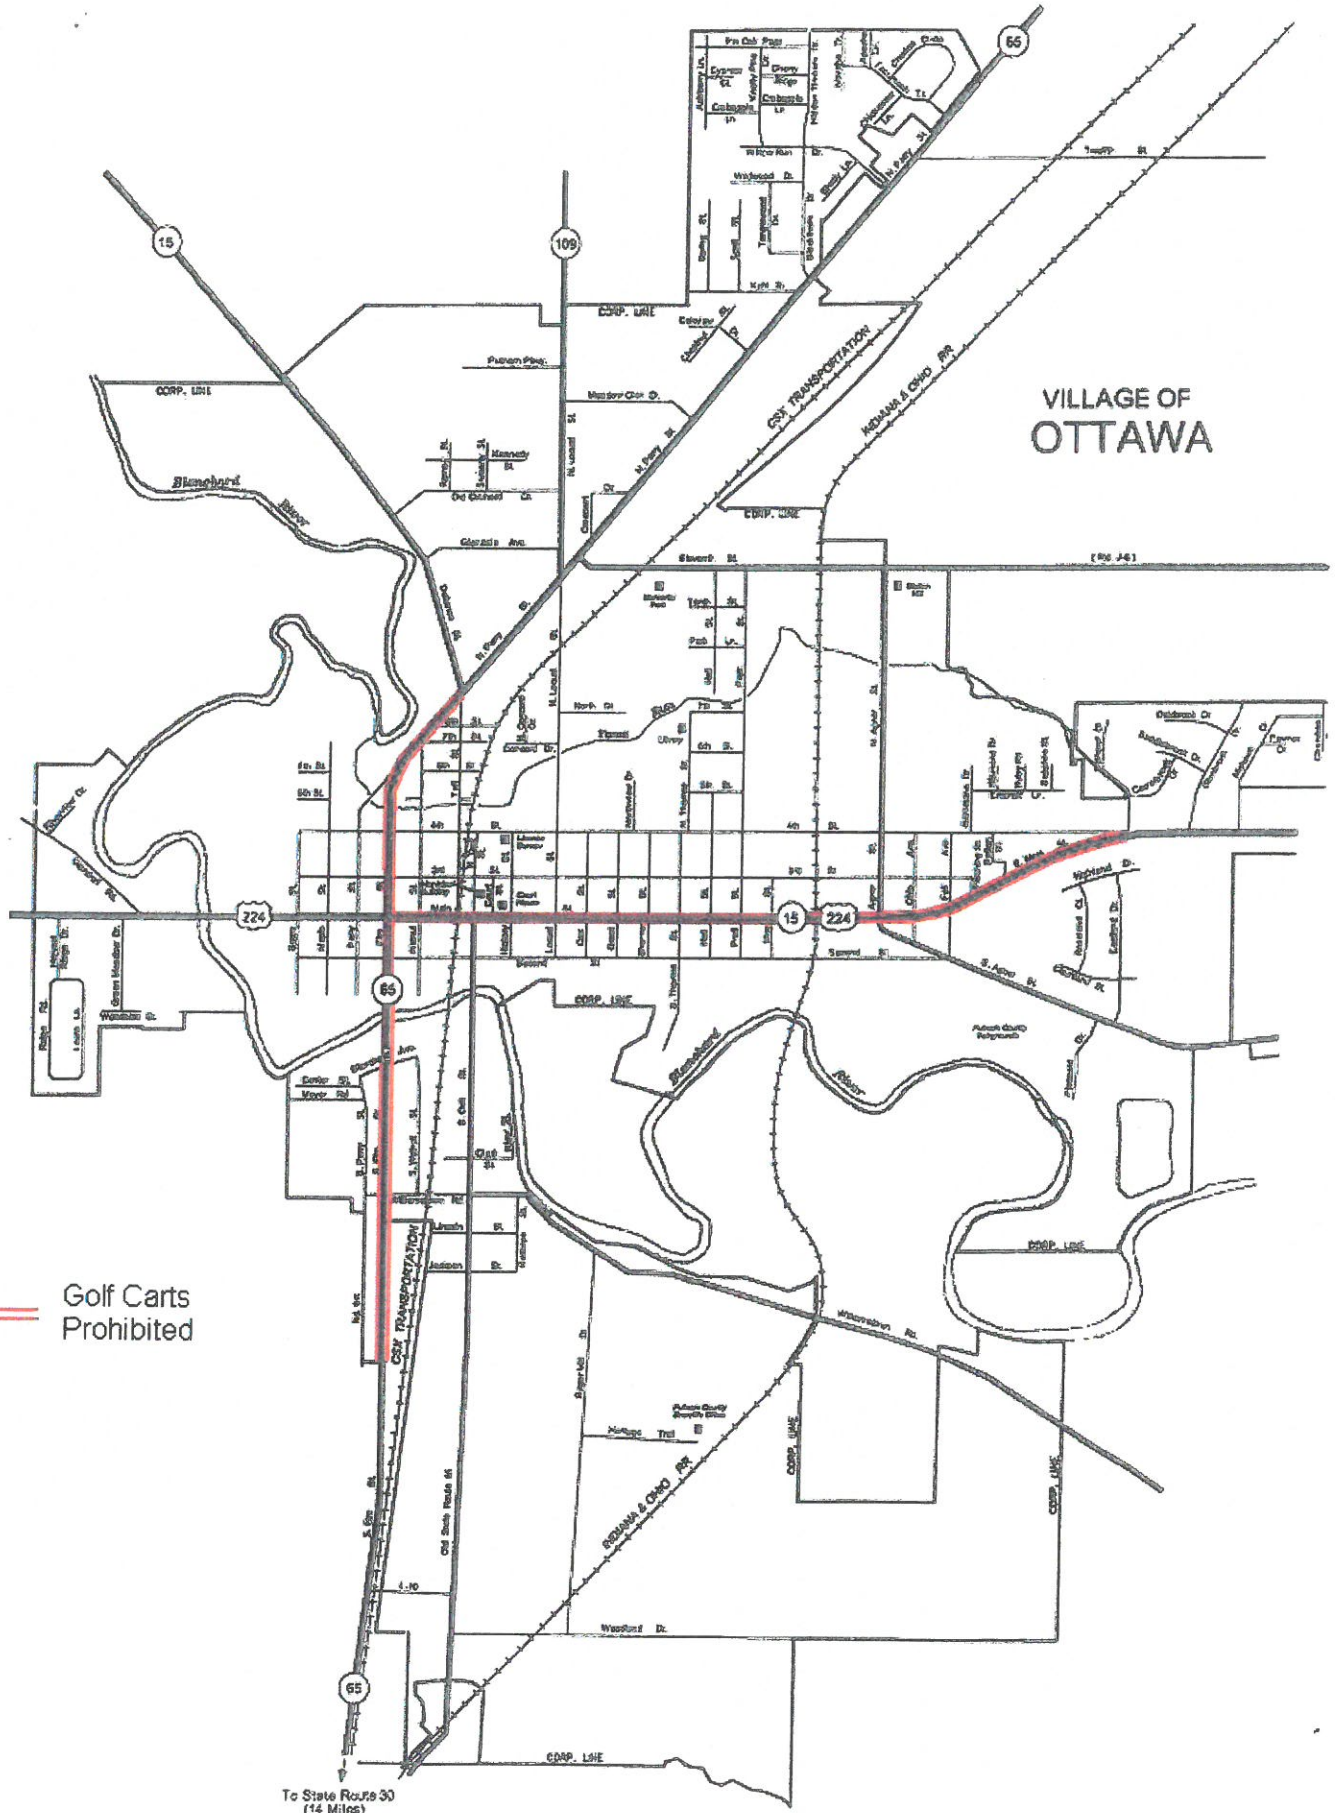

VILLAGE OF OTTAWA

== Golf Carts Prohibited

To State Route 30
(14 Miles)